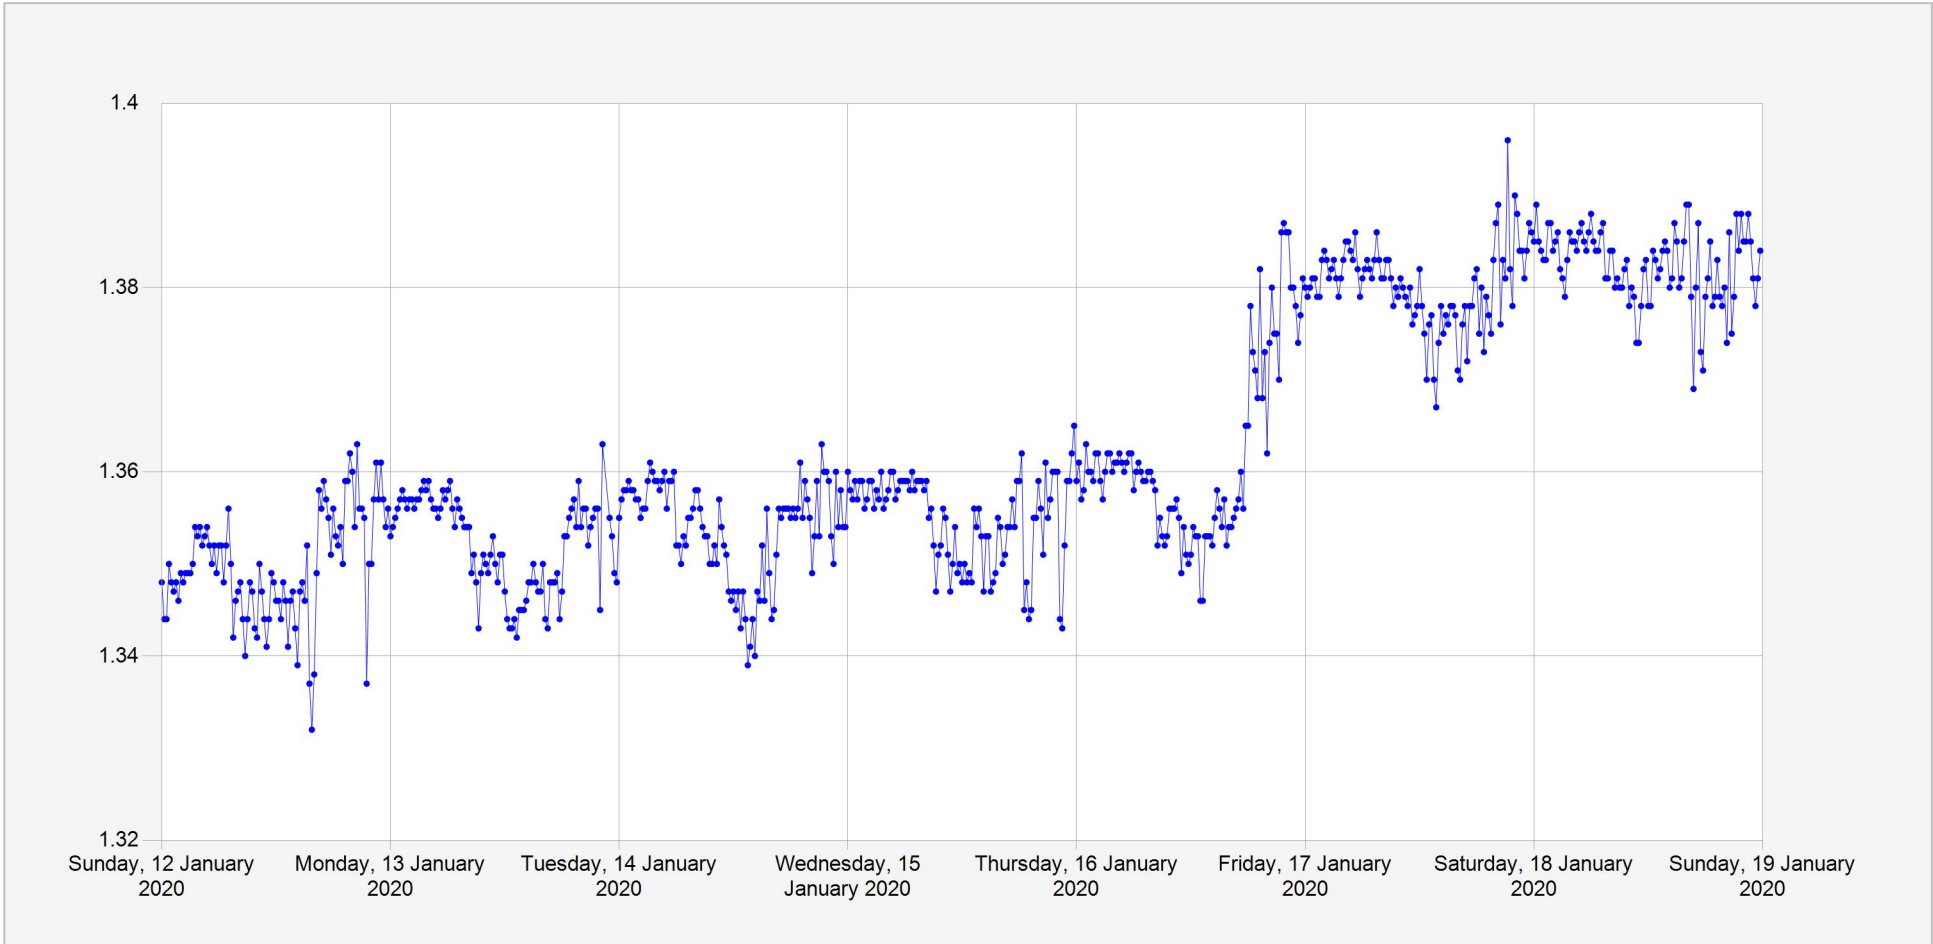

Burera Daily Water Level

Units: m
Identifier: Stage.Telemetry@294702
Location: Ntaruka(Lake Burera)

Week of: 2020-January-12

Date Processed: January 20, 2020 08:24

Page 1 of 1

DISCLAIMER :

The data made available through this portal is provided by RWFA to help the sustainable development of water resources and increase our water knowledge base. We ask that resulting research and studies be published and shared with RWFA. Additionally the data is provided 'as is' and RWFA takes no responsibility for any loss or damage suffered as a result of using this data. By downloading this data you are explicitly agreeing to these conditions.