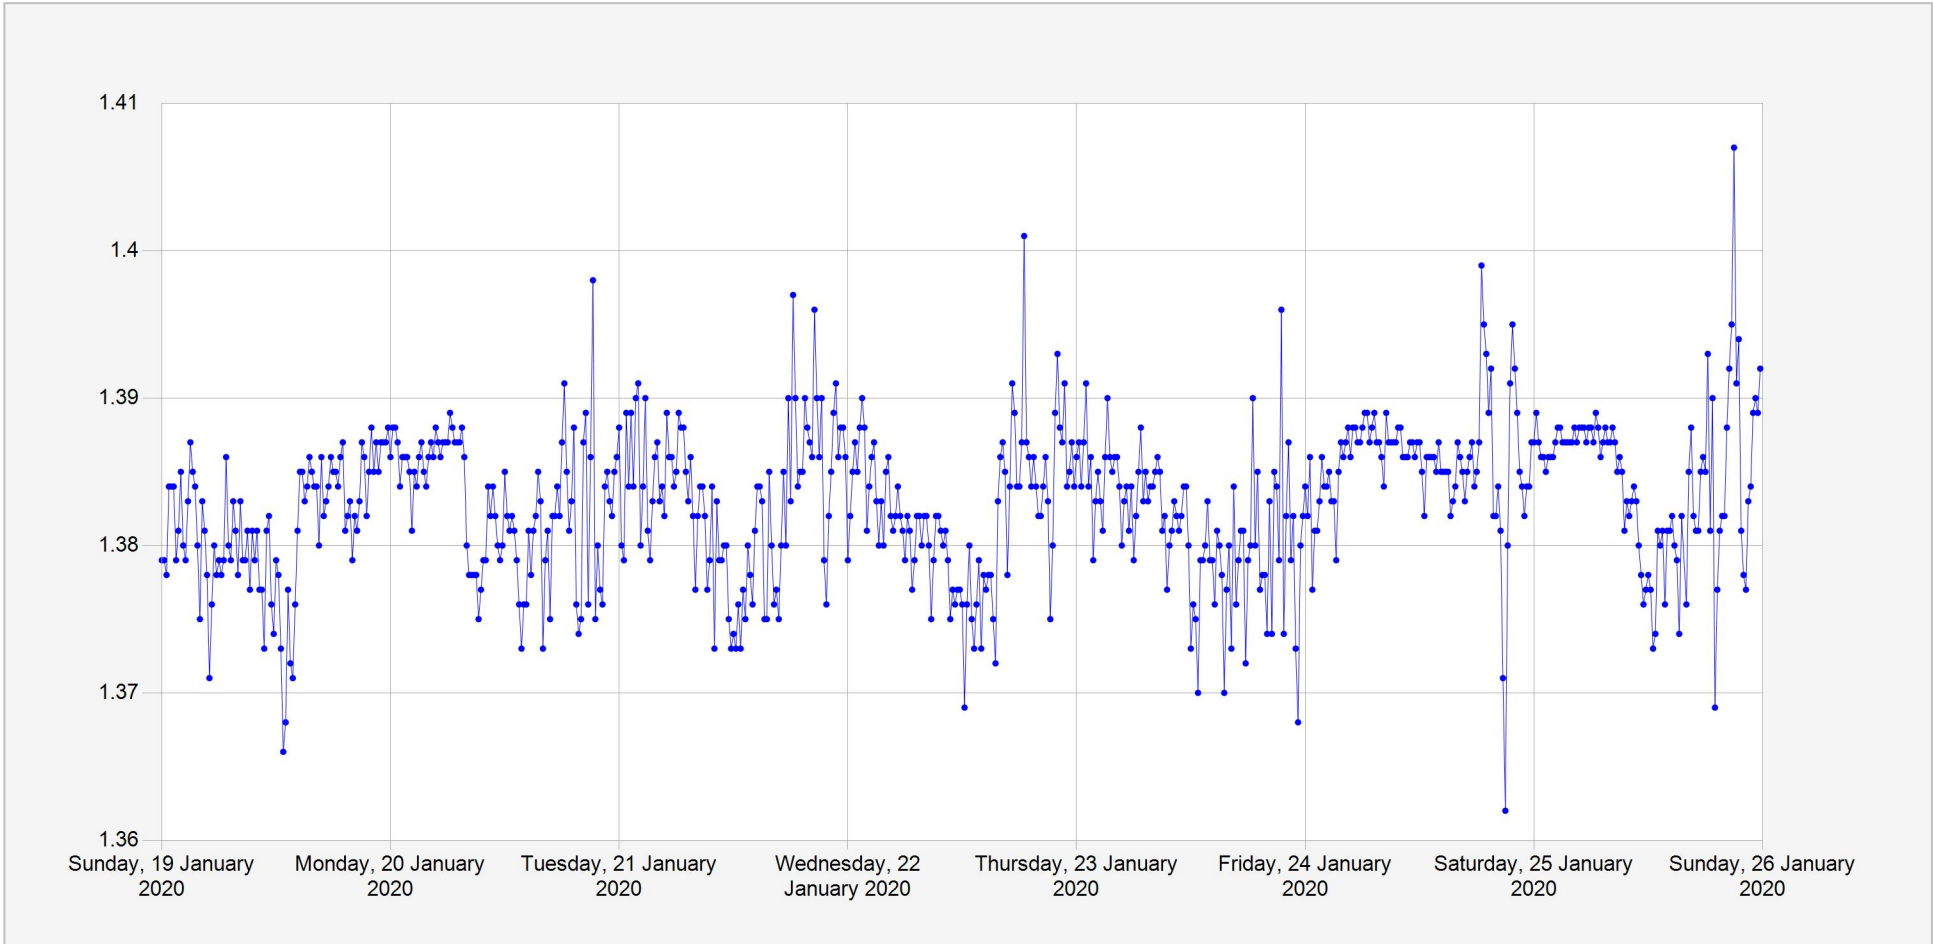

### Burera Daaily Water Level

**Units:** m  
**Identifier:** Stage.Telemetry@294702  
**Location:** Ntaruka(Lake Burera)

Week of: 2020-January-19

Date Processed: January 31, 2020 10:05

Page 1 of 1

**DISCLAIMER :**  
The data made available through this portal is provided by RWFA to help the sustainable development of water resources and increase our water knowledge base. We ask that resulting research and studies be published and shared with RWFA. Additionally the data is provided 'as is' and RWFA takes no responsibility for any loss or damage suffered as a result of using this data. By downloading this data you are explicitly agreeing to these conditions.