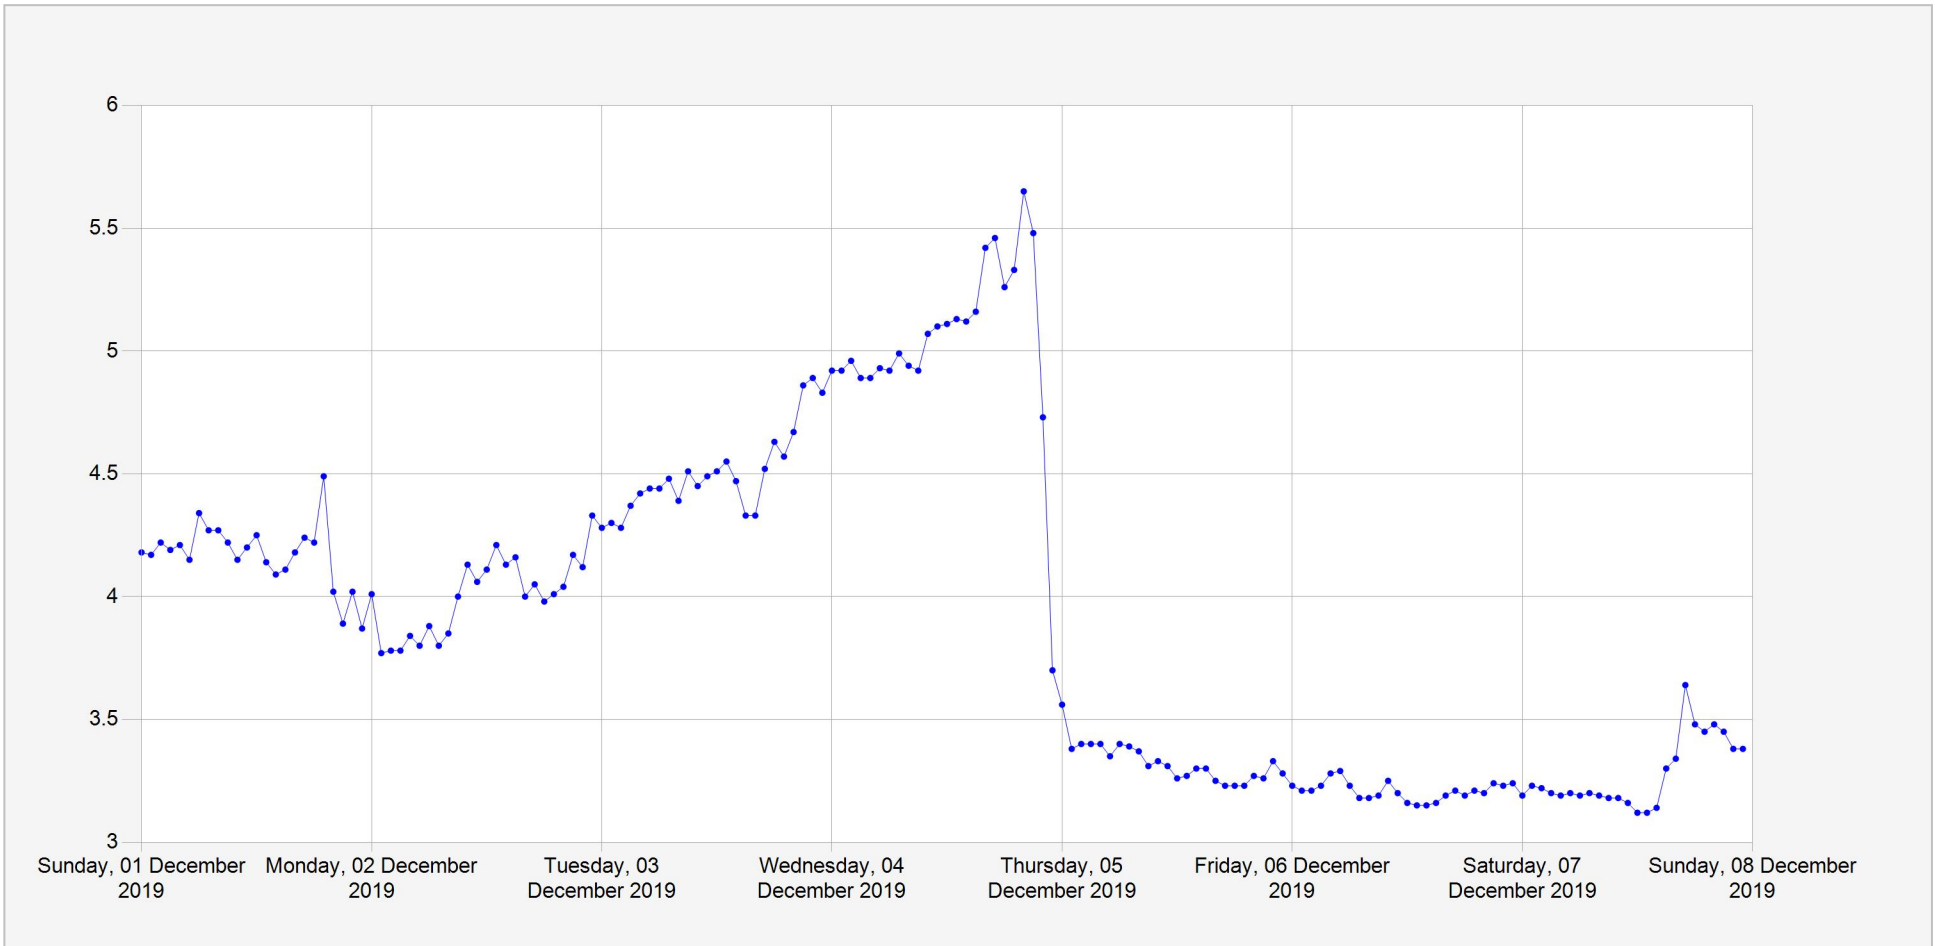

Mukungwa Daily Water Level

**Units:** m  
**Identifier:** Stage.Telemetry1@70012  
**Location:** Ngaru(Mukungwa)

Week of: 2019-November-24

Date Processed: December 16, 2019 07:32

Page 1 of 3

DISCLAIMER :

The data made available through this portal is provided by RWFA to help the sustainable development of water resources and increase our water knowledge base. We ask that resulting research and studies be published and shared with RWFA. Additionally the data is provided 'as is' and RWFA takes no responsibility for any loss or damage suffered as a result of using this data. By downloading this data you are explicitly agreeing to these conditions.

### Mukungwa Daily Water Level

**Units:** m  
**Identifier:** Stage.Telemetry1@70012  
**Location:** Ngaru(Mukungwa)

Week of: 2019-December-1

Date Processed: December 16, 2019 07:32

Page 2 of 3

**DISCLAIMER :**

Mukungwa Daily Water Level

**Units:** m  
**Identifier:** Stage.Telemetry1@70012  
**Location:** Ngaru(Mukungwa)

Week of: 2019-December-8