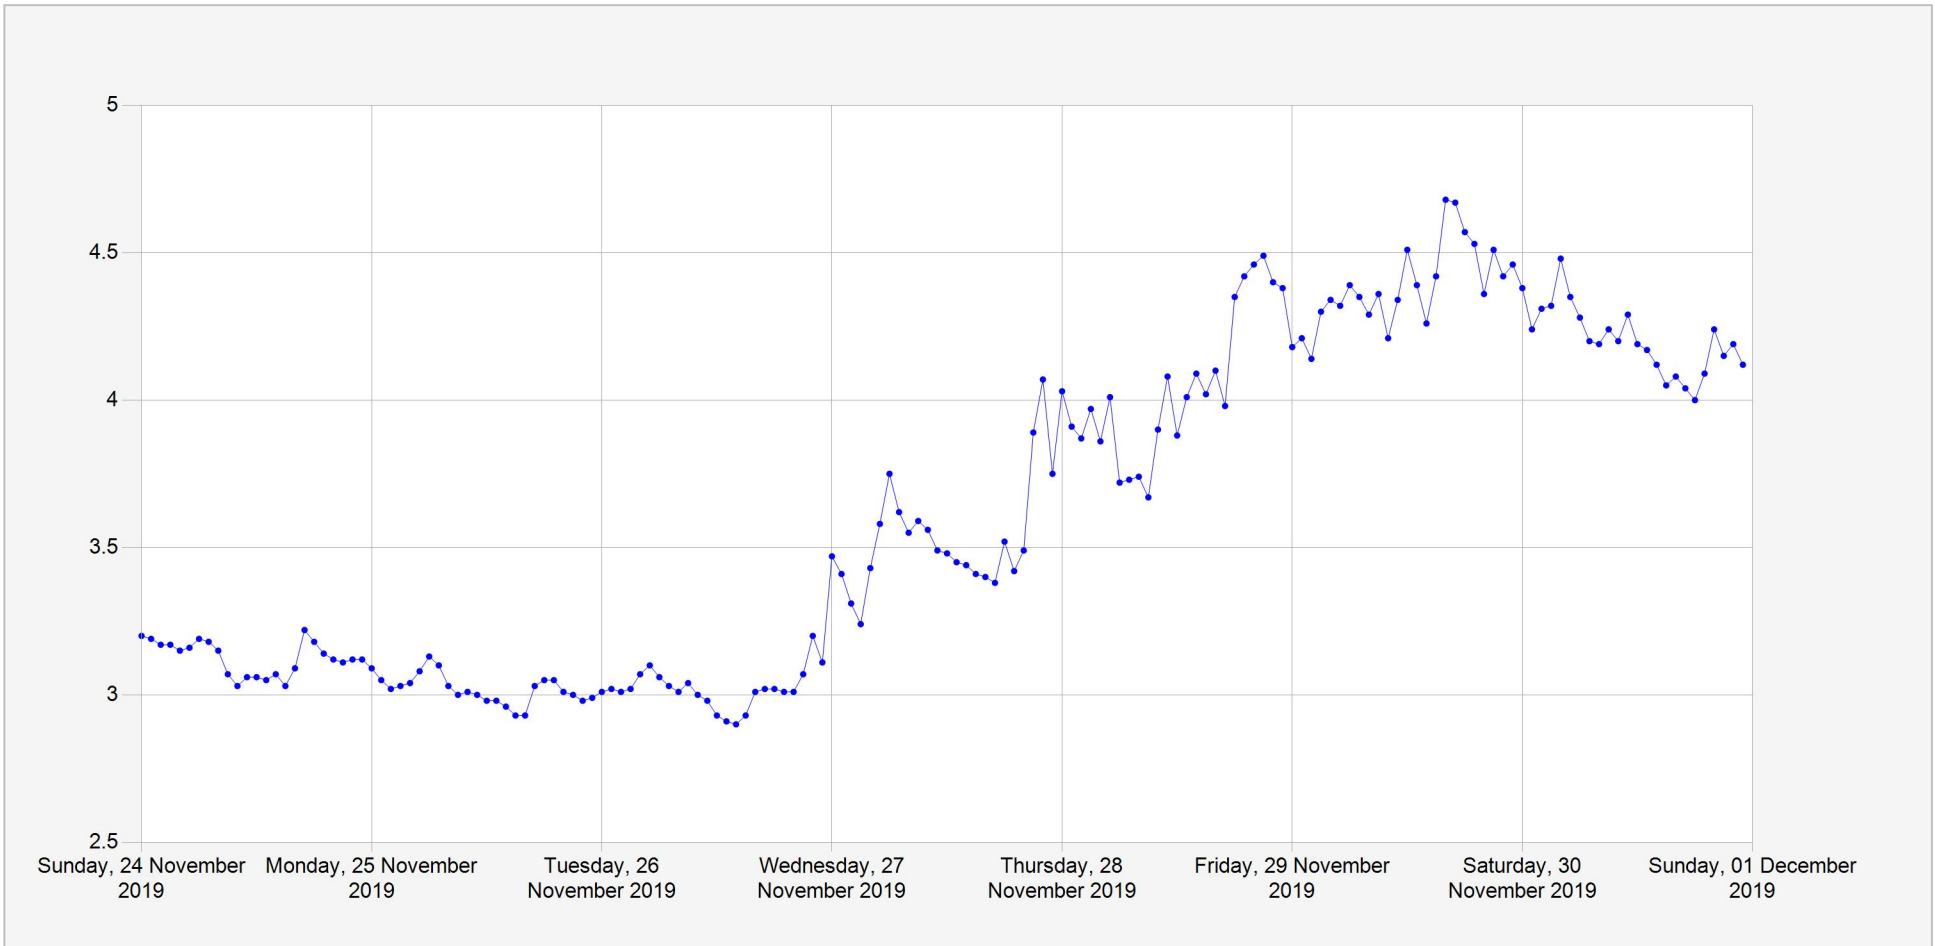

Mukungwa Daily Water Level

**Units:** m  
**Identifier:** Stage.Telemetry1@70012  
**Location:** Ngaru(Mukungwa)

Week of: 2019-November-24

Date Processed: December 16, 2019 07:32

Page 1 of 3

DISCLAIMER :

The data made available through this portal is provided by RWFA to help the sustainable development of water resources and increase our water knowledge base. We ask that resulting research and studies be published and shared with RWFA. Additionally the data is provided 'as is' and RWFA takes no responsibility for any loss or damage suffered as a result of using this data. By downloading this data you are explicitly agreeing to these conditions.

### Mukungwa Daily Water Level

**Units:** m  
**Identifier:** Stage.Telemetry1@70012  
**Location:** Ngaru(Mukungwa)

Week of: 2019-December-1

Date Processed: December 16, 2019 07:32

Page 2 of 3

**DISCLAIMER :**

Mukungwa Daily Water Level

**Units:** m  
**Identifier:** Stage.Telemetry1@70012  
**Location:** Ngaru(Mukungwa)

Week of: 2019-December-8