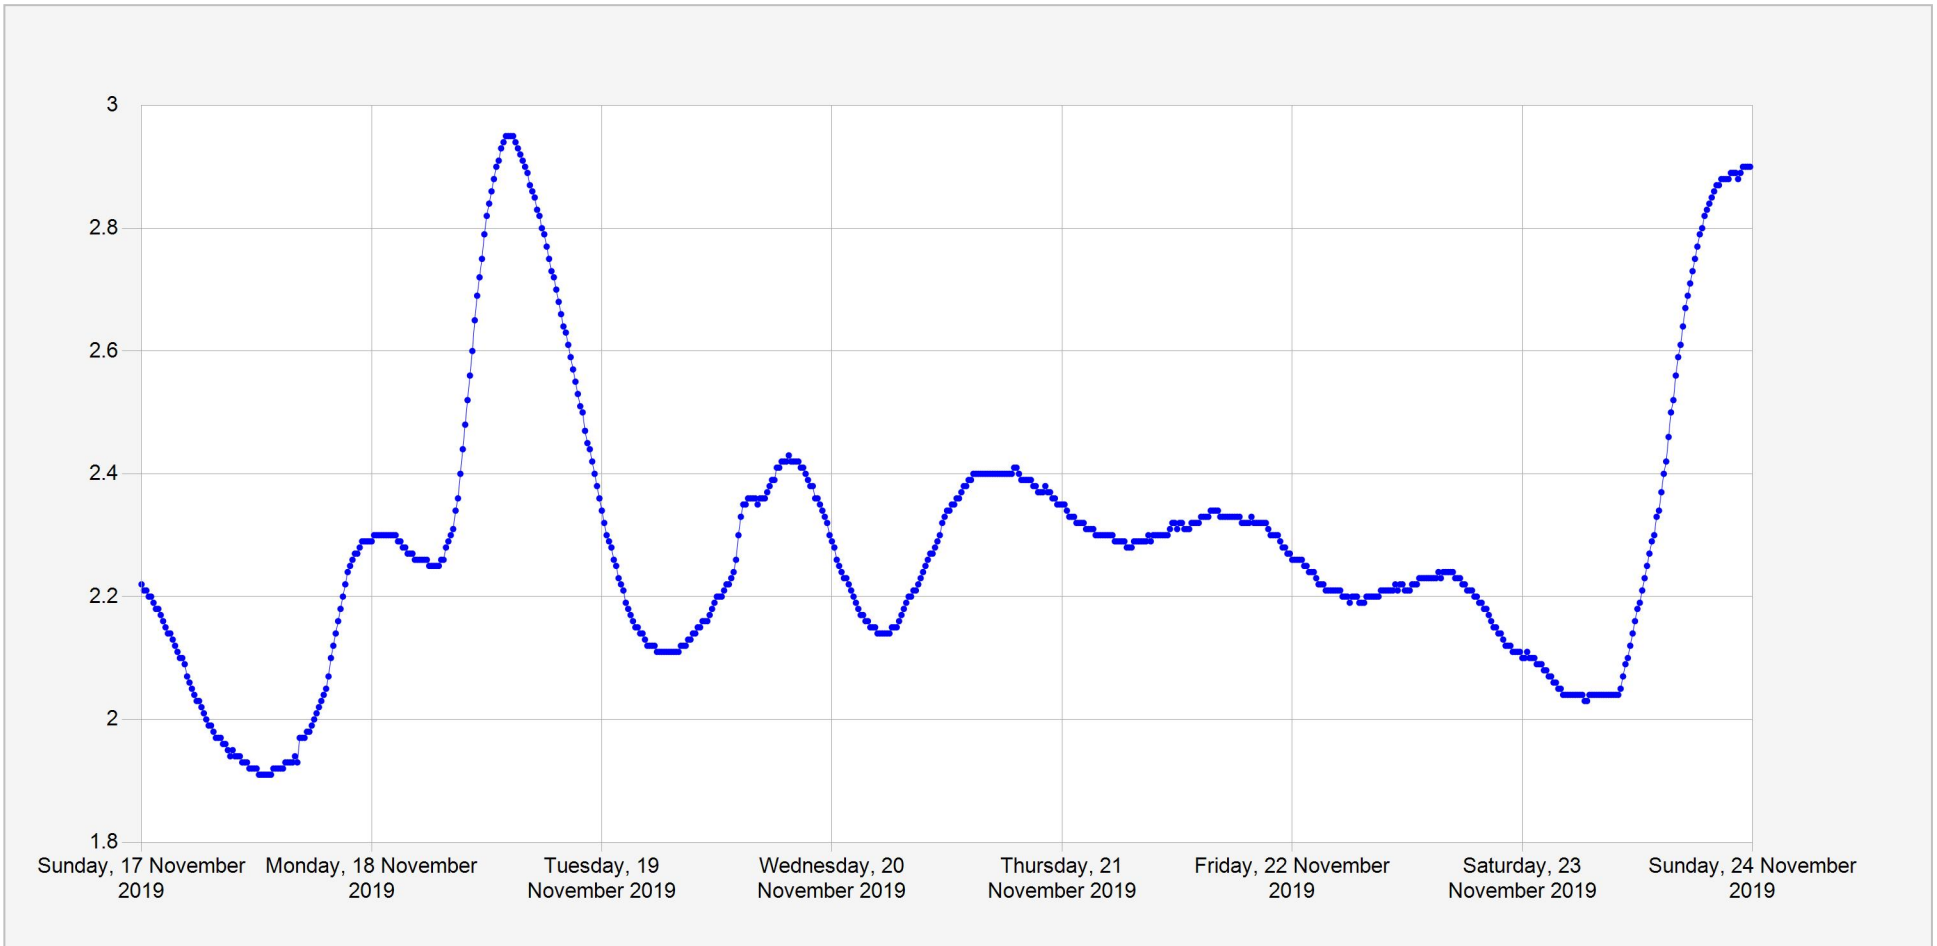

Nyabarongo Daily Water Level

Units: m
Identifier: Stage.Telemetry@270001
Location: Ruliba(Nyabarongo)

Week of: 2019-November-17

Date Processed: November 25, 2019 07:36

Page 1 of 1

DISCLAIMER :

The data made available through this portal is provided by RWFA to help the sustainable development of water resources and increase our water knowledge base. We ask that resulting research and studies be published and shared with RWFA. Additionally the data is provided 'as is' and RWFA takes no responsibility for any loss or damage suffered as a result of using this data. By downloading this data you are explicitly agreeing to these conditions.