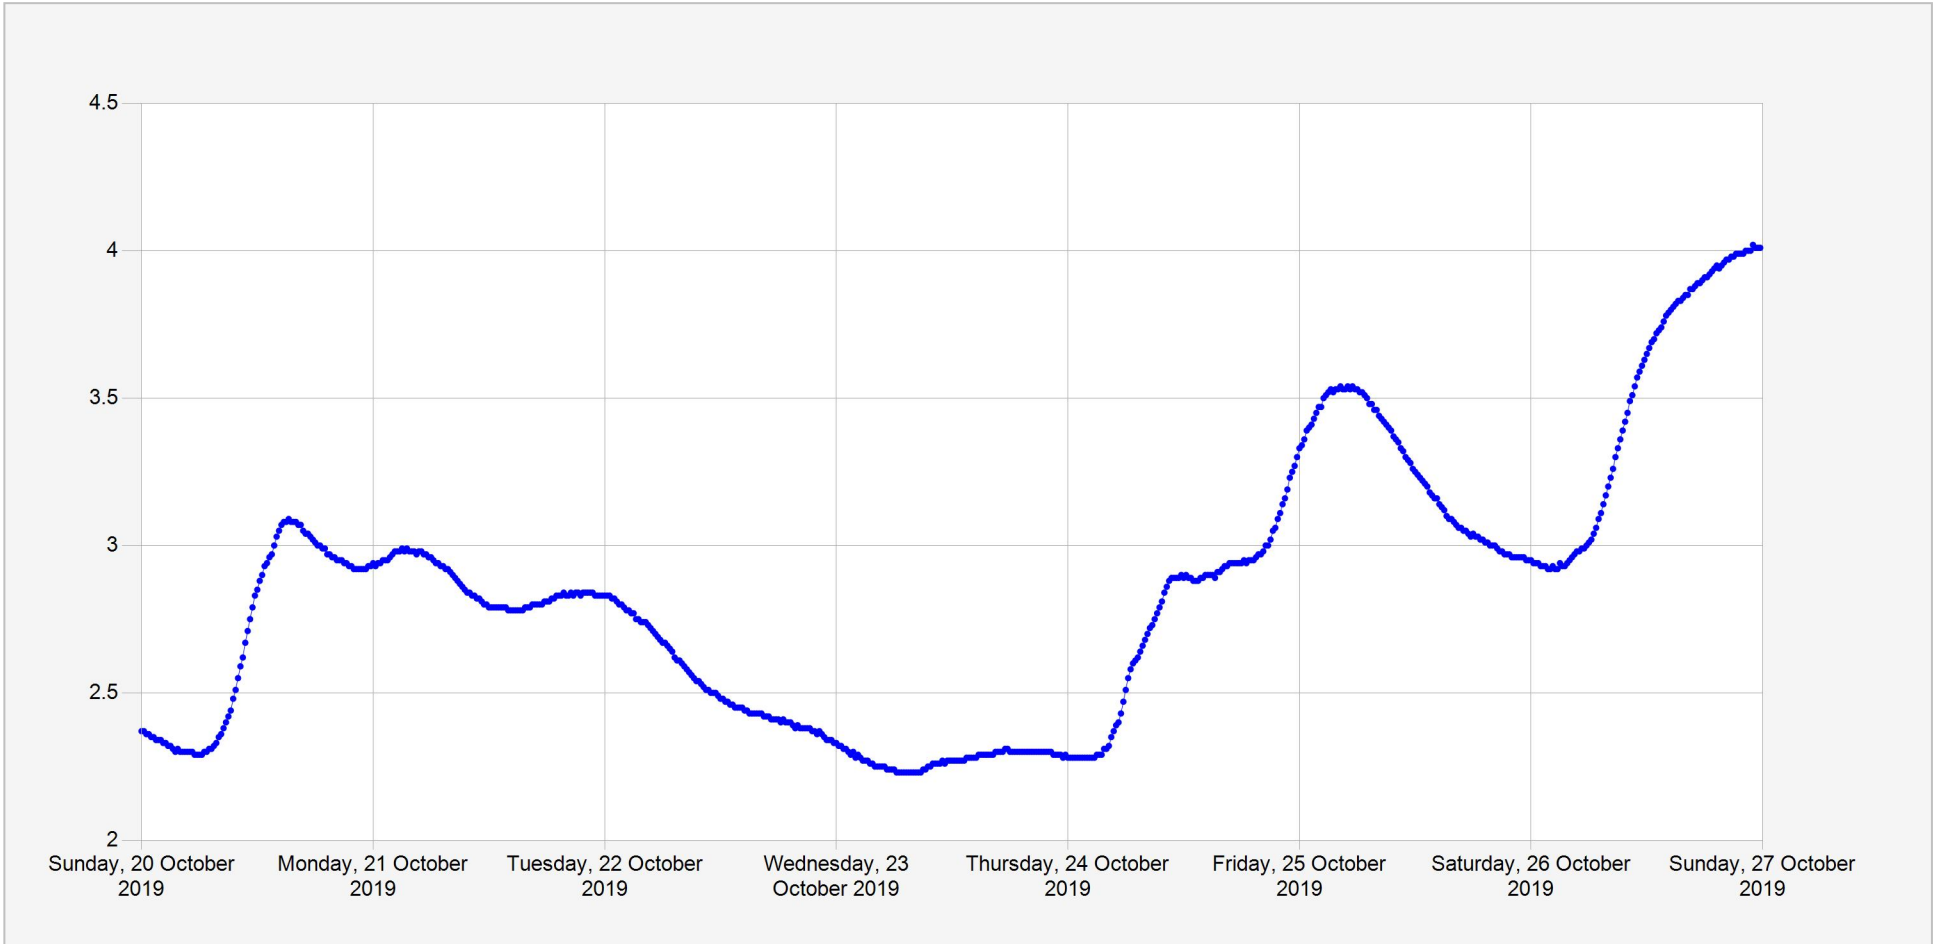

### Nyabarongo Daily Water Level

**Units:** m  
**Identifier:** Stage.Telemetry@270001  
**Location:** Ruliba(Nyabarongo)

Week of: 2019-October-20

Date Processed: October 28, 2019 07:49

Page 1 of 1

**DISCLAIMER :**  
The data made available through this portal is provided by RWFA to help the sustainable development of water resources and increase our water knowledge base. We ask that resulting research and studies be published and shared with RWFA. Additionally the data is provided 'as is' and RWFA takes no responsibility for any loss or damage suffered as a result of using this data. By downloading this data you are explicitly agreeing to these conditions.