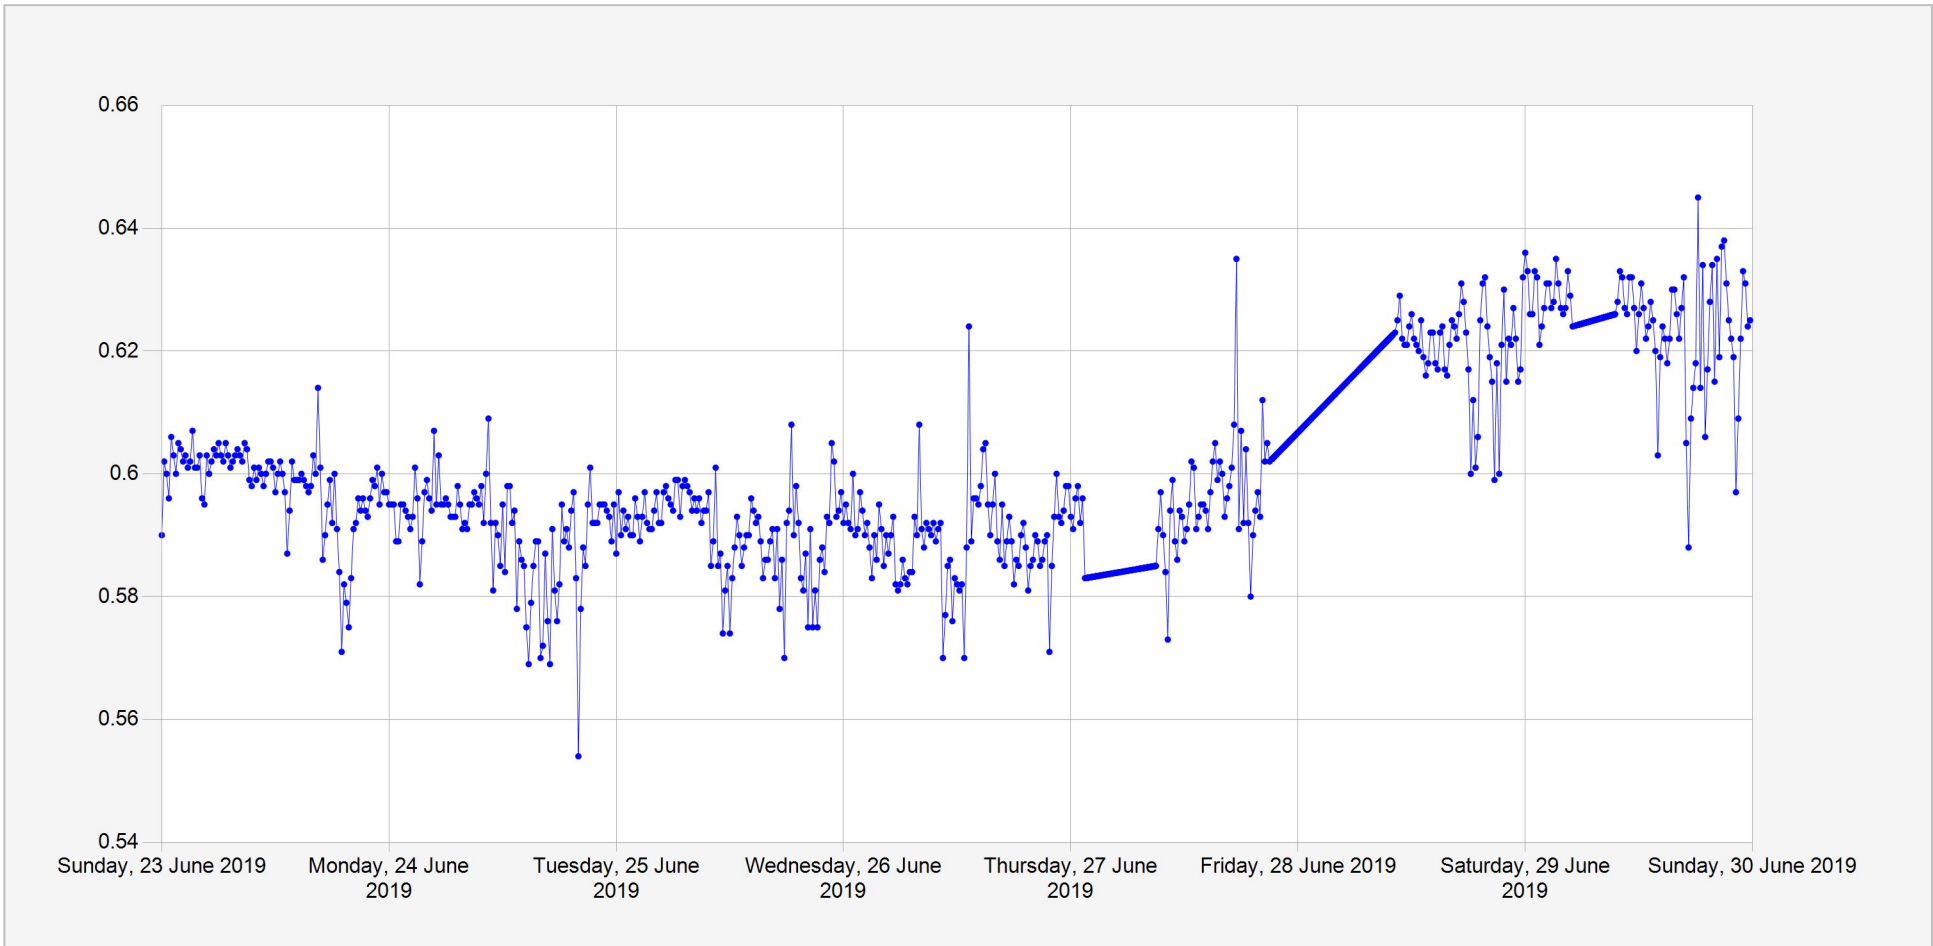

Burera Daily Water Level

Units: m
Identifier: Stage.Telemetry@294702
Location: Ntaruka(Lake Burera)

Week of: 2019-June-23

Date Processed: July 2, 2019 08:18

Page 1 of 1

DISCLAIMER :
The data made available through this portal is provided by RWFA to help the sustainable development of water resources and increase our water knowledge base. We ask that resulting research and studies be published and shared with RWFA. Additionally the data is provided 'as is' and RWFA takes no responsibility for any loss or damage suffered as a result of using this data. By downloading this data you are explicitly agreeing to these conditions.