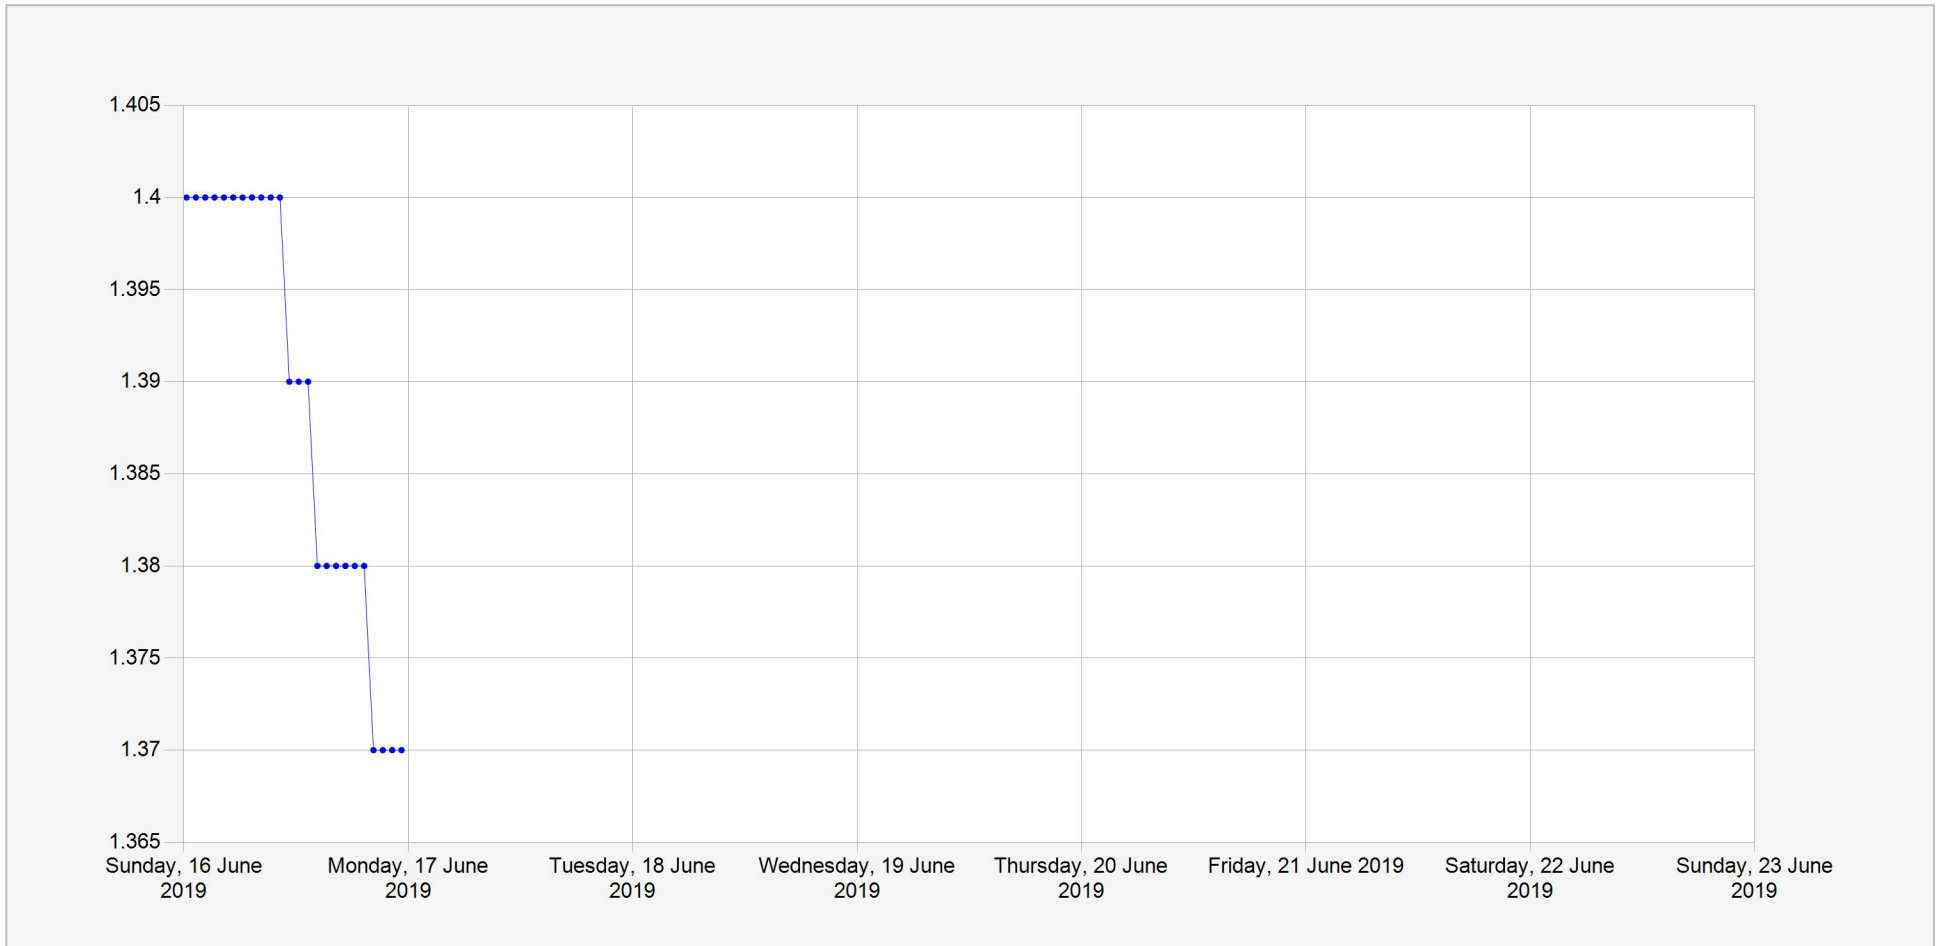

Akagera Daily Water Level

Units: m
Identifier: Stage.Telemetry1@259501
Location: Kanzenze

Week of: 2019-June-9

Date Processed: June 17, 2019 09:07

Page 1 of 2

DISCLAIMER :

The data made available through this portal is provided by RWFA to help the sustainable development of water resources and increase our water knowledge base. We ask that resulting research and studies be published and shared with RWFA. Additionally the data is provided 'as is' and RWFA takes no responsibility for any loss or damage suffered as a result of using this data. By downloading this data you are explicitly agreeing to these conditions.

Akagera Daily Water Level

Units: m
Identifier: Stage.Telemetry1@259501
Location: Kanzenze

Week of: 2019-June-16

Date Processed: June 17, 2019 09:07

DISCLAIMER :
The data made available through this portal is provided by RWFA to help the sustainable development of water resources and increase our water knowledge base. We ask that resulting research and studies be published and shared with RWFA. Additionally the data is provided 'as is' and RWFA takes no responsibility for any loss or damage suffered as a result of using this data. By downloading this data you are explicitly agreeing to these conditions.