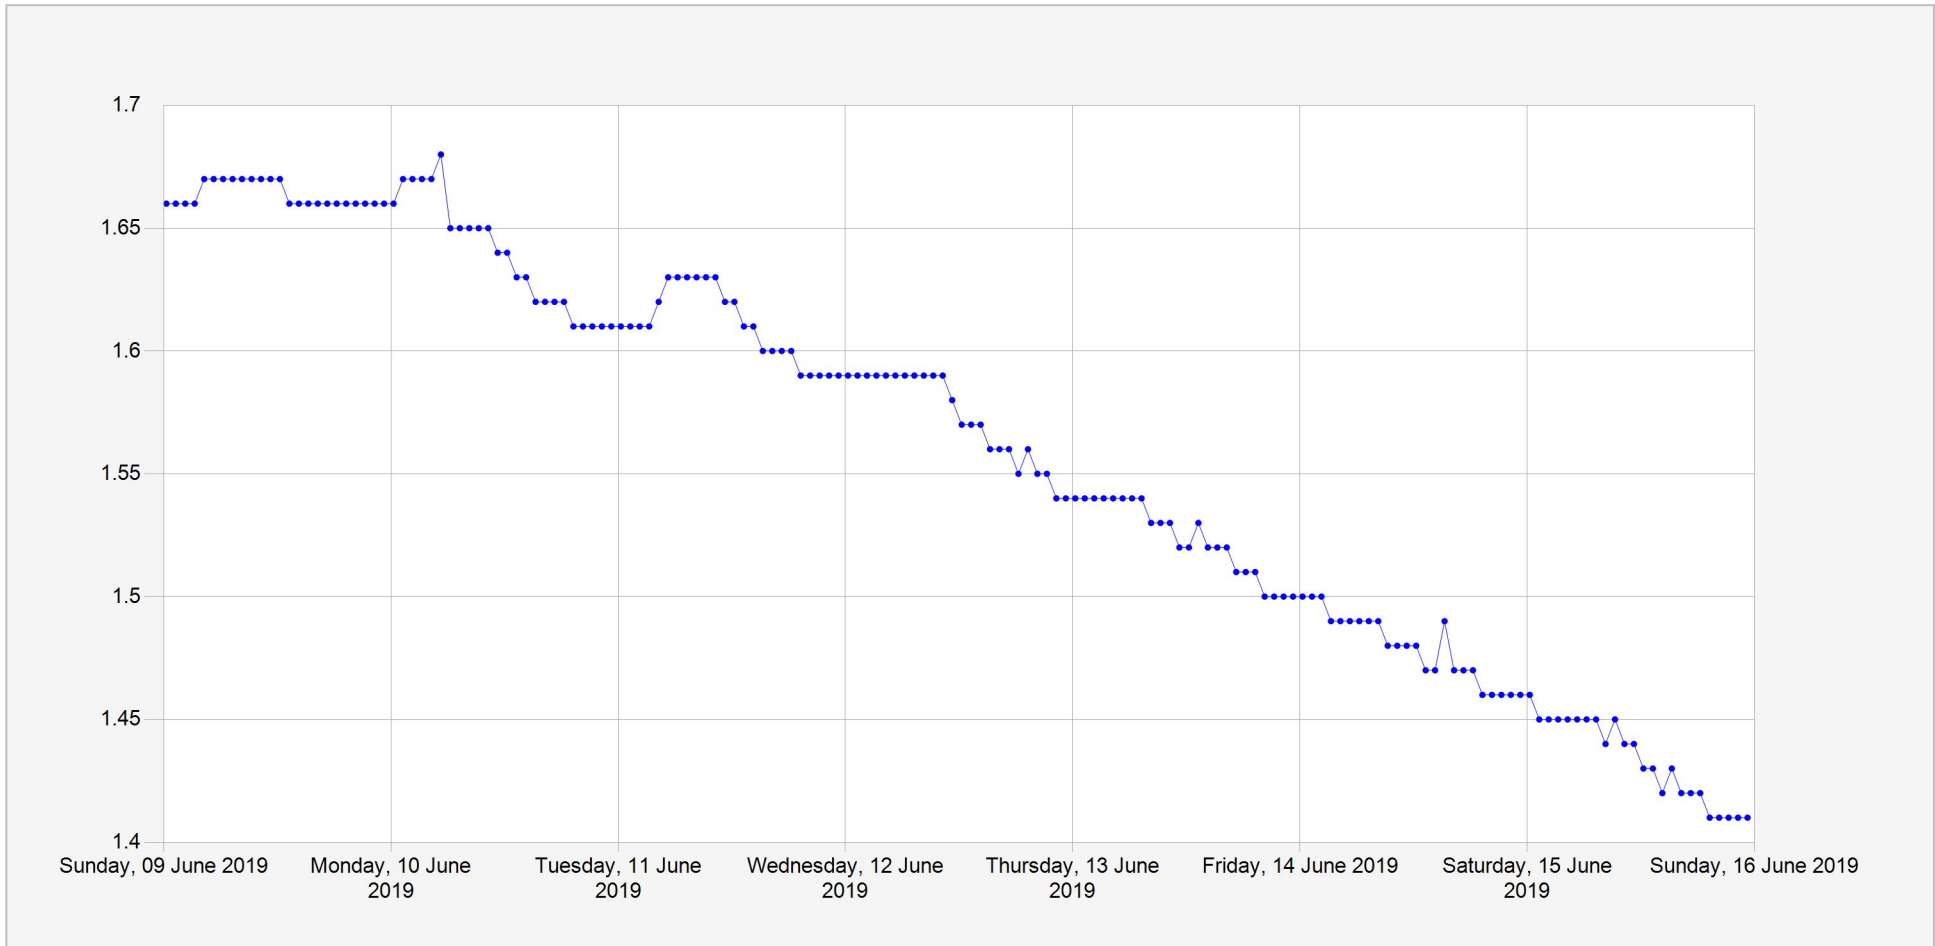

Akagera Daily Water Level

Units: m
Identifier: Stage.Telemetry1@259501
Location: Kanzenze

Week of: 2019-June-9

Date Processed: June 17, 2019 09:07

Page 1 of 2

DISCLAIMER :

The data made available through this portal is provided by RWFA to help the sustainable development of water resources and increase our water knowledge base. We ask that resulting research and studies be published and shared with RWFA. Additionally the data is provided 'as is' and RWFA takes no responsibility for any loss or damage suffered as a result of using this data. By downloading this data you are explicitly agreeing to these conditions.

Akagera Daily Water Level

Units: m
Identifier: Stage.Telemetry1@259501
Location: Kanzenze

Week of: 2019-June-16

Date Processed: June 17, 2019 09:07

DISCLAIMER :
The data made available through this portal is provided by RWFA to help the sustainable development of water resources and increase our water knowledge base. We ask that resulting research and studies be published and shared with RWFA. Additionally the data is provided 'as is' and RWFA takes no responsibility for any loss or damage suffered as a result of using this data. By downloading this data you are explicitly agreeing to these conditions.