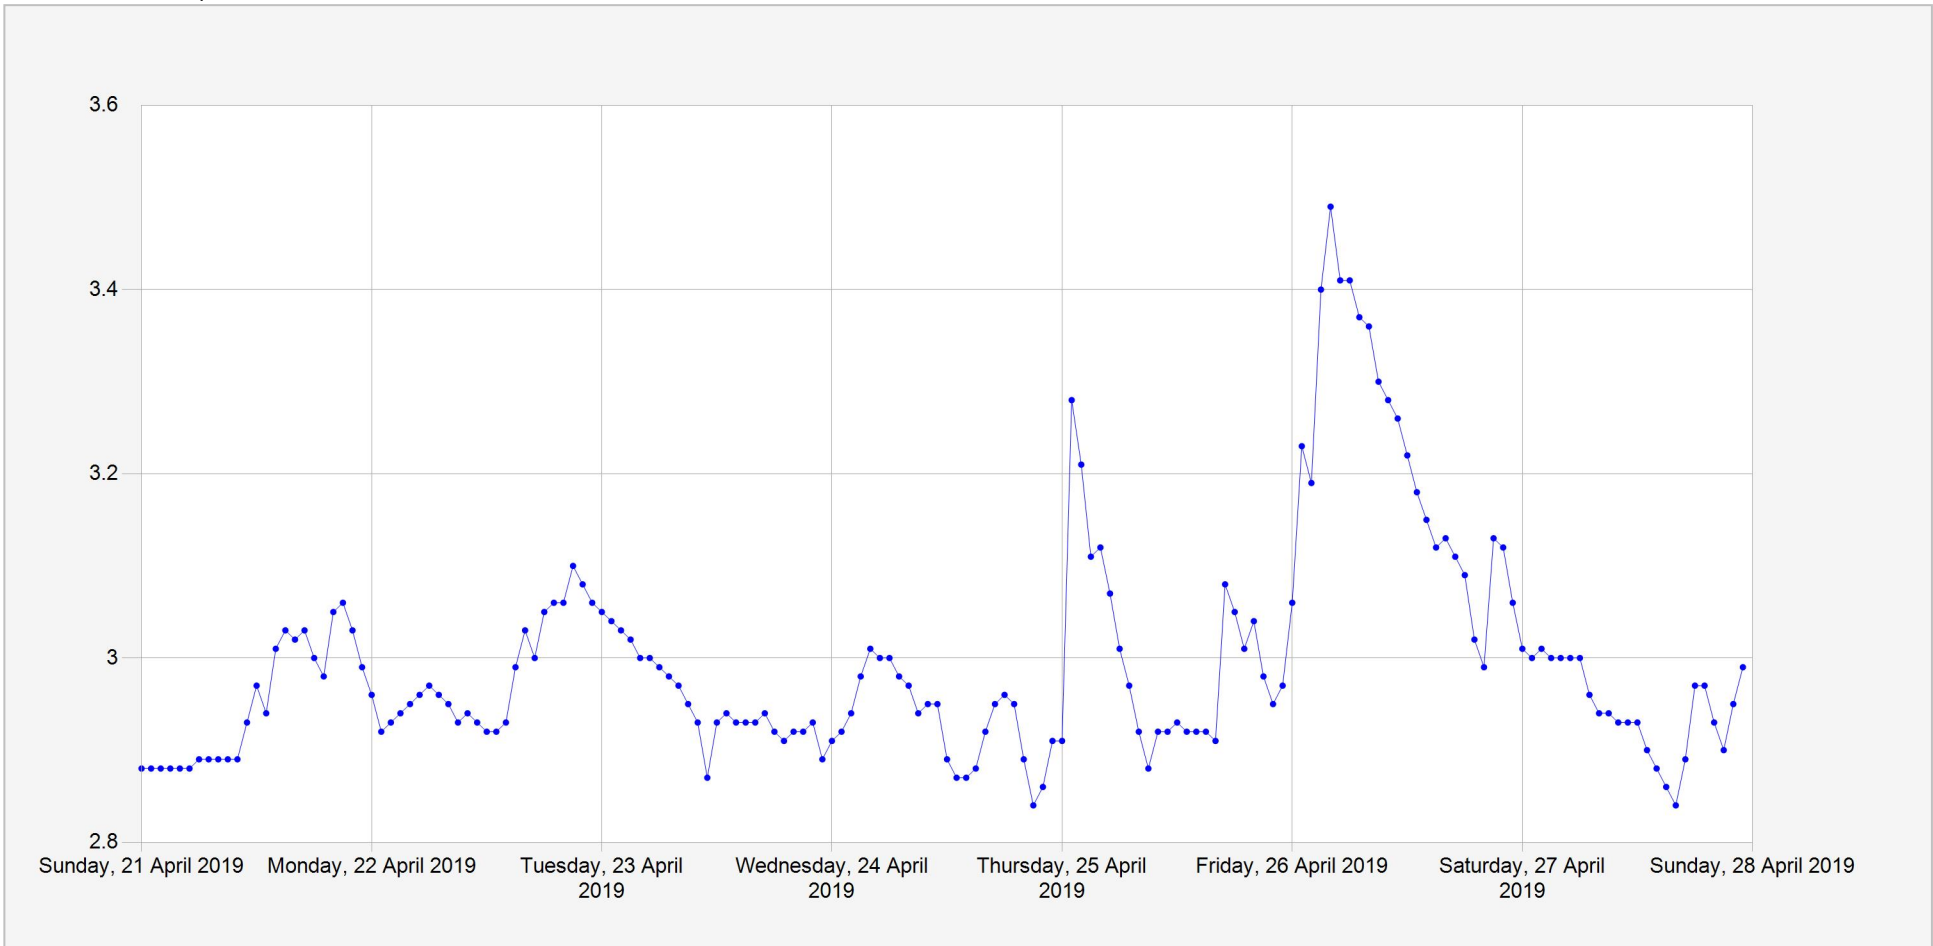

Mukungwa Daily Water Level

Units: m
Identifier: Stage.Telemetry1@70012
Location: Ngaru(Mukungwa)

Week of: 2019-April-21

Date Processed: April 29, 2019 08:11

Page 1 of 1

DISCLAIMER :
The data made available through this portal is provided by RWFA to help the sustainable development of water resources and increase our water knowledge base. We ask that resulting research and studies be published and shared with RWFA. Additionally the data is provided 'as is' and RWFA takes no responsibility for any loss or damage suffered as a result of using this data. By downloading this data you are explicitly agreeing to these conditions.